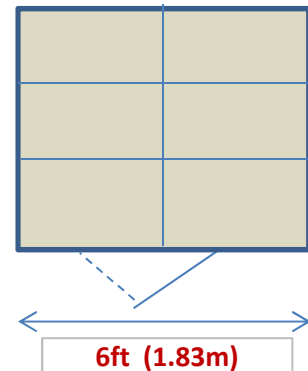

Email: steve@wilshiregreenhouses.co.uk

Tel: 01274 830453

Standard range 6ft (1.83m)

across the door end

Ordinary softwood prices

	Half wood panel	Glass to ground	Lean to
6' x 3'	£543	£543	N/A
6' x 4'	£612	£612	N/A
6' x 5'-6"	£713	£713	£729
6' x 8'	£822	£822	£893
6' x 10'-6"	£941	£941	£1,000
6' x 12'	£1,023	£1,023	£1,093
6' x 13'	£1,101	£1,101	£1,201
6' x 15'-6"	£1,535	£1,535	£1,752
6' x 20'-5"	£1,852	£1,852	£2,023