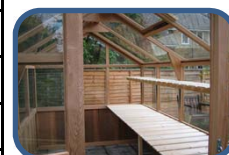

Guttering

8'x 4'-3"	£56
8'x 5'-7"	£67
8'x 8'	£84
8'x 10'-8"	£102
8'x 12'	£112
8'x 13'-3"	£119
8'x 15'-9"	£137
8'x 20'-11"	£172
8'x 25'-11"	£214

Other additional spec

Automatic opening stay	£25
Additional opener roof or side	£30
Hasp & staple with padlock	£15
Padbolt with padlock	£20
Charge for making the staging folding per section	£25
4mm Toughened glass	P.o.a
6.3mm Laminated glass	P.o.a

All staging and shelving prices are for ordinary softwood, Cedar is available