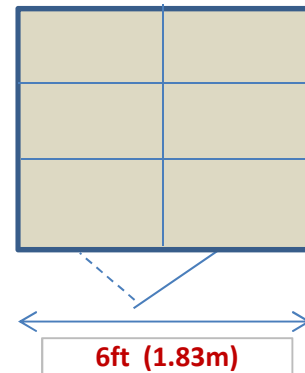

Email: steve@wilshiregreenhouses.co.uk

Tel: 01274 830453

Standard Victorian range

6ft (1.83m)

across the door end

Cedar wood prices

	Half wood panel	Glass to ground	Lean to
6'x 4'-3"	£1,597	£1,597	N/A
6'x 5'-7"	£1,808	£1,808	N/A
6'x 8'	£2,006	£2,006	N/A
6'x 10'-8"	£2,416	£2,416	N/A
6'x 12'	£2,627	£2,627	N/A
6'x 13'-3"	£3,010	£3,010	N/A
6'x 15'-9"	£3,564	£3,564	N/A
6'x 20'-11"	£4,514	£4,514	N/A
6'x 25'-11"	£4,925	£4,925	N/A