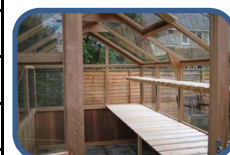

Guttering

5'-3"x 4'-3"	£56
5'-3"x 5'-7"	£67
5'-3"x 8'	£84
5'-3"x 10'-8"	£102
5'-3"x 12'	£112
5'-3"x 13'-3"	£119
5'-3"x 15'-9"	£137
5'-3"x 20'-11"	£172
5'-3"x 25'-11"	£214

Other additional spec

Automatic opening stay	£25
Additional opener roof or side	£35
Hasp & staple with padlock	£15
Padbolt with padlock	£20
Charge for making the staging folding per section	£25
4mm Toughened glass	P.o.a
6.3mm Laminated glass	P.o.a

All staging and shelving prices are for ordinary softwood, Cedar is available