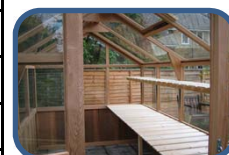

Guttering

8'x 4'-3"	£56
8'x 5'-7"	£67
8'x 8'	£84
8'x 10'-8"	£102
8'x 12'	£112
8'x 13'-3"	£119
8'x 15'-9"	£137
8'x 20'-11"	£172
8'x 25'-11"	£214

Other additional spec

Automatic opening stay	£25
Additional opener roof or side	£35
Hasp & staple with padlock	£15
Padbolt with padlock	£20
Charge for making the staging folding per section	£25
4mm Toughened glass	P.o.a
6.3mm Laminated glass	P.o.a

All staging and shelving prices are for ordinary softwood, Cedar is available