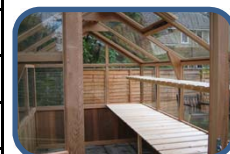

Guttering

5' x 3'	£46
5' x 4'	£46
5' x 5'-6"	£56
5' x 8'	£74
5' x 10'-6"	£91
5' x 12'	£102
5' x 13'	£109
5' x 15'-6"	£126
5' x 20'-5"	£161

Other additional spec

Automatic opening stay	£25
Additional opener roof or side	£30
Hasp & staple with padlock	£15
Padbolt with padlock	£20
Charge for making the staging	
folding per section	£25
4mm Toughened glass	P.o.a
6.3mm Laminated glass	P.o.a

All staging and shelving prices are for ordinary softwood, Cedar is available