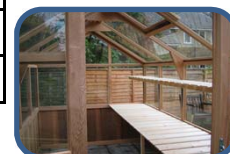

Guttering

10' x 8'	£91
10' x 10'-6"	£105
10' x 12'	£119
10' x 13'	£126
10' x 15'-6"	£144
10' x 20'-5"	£179
10' x 25'-5"	£214

Other additional spec

Automatic opening stay	£25
Additional opener roof or side	£30
Hasp & staple with padlock	£15
Padbolt with padlock	£20
Charge for making the staging folding per section	£25
4mm Toughened glass	P.o.a
6.3mm Laminated glass	P.o.a

All staging and shelving prices are for ordinary softwood,
Cedar is available