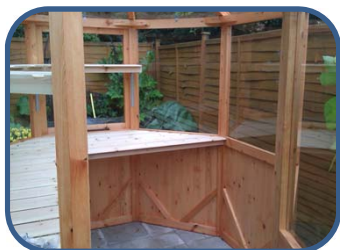

www.wilshiregreenhouses.co.uk

Additional spec prices

Staging/benching (waist height)

	One side	Both sides	L Shaped
5ft to 6ft 6in	£35	£70	£65
6ft 6in to 7ft 4in	£40	£80	£65

Other staging configurations are available on request

Top shelf (12in/300mm wide)

	One side	Both sides	L Shaped
5ft to 6ft 6in	£35	£70	£55
6ft 6in to 7ft 4in	£40	£80	£65

Other staging configurations are available on request

Workshop hours/telephone

Monday 8am - 6pm
 Tuesday 8am - 6pm
 Wednesday 8am - 6pm
 Thursday 8am - 6pm
 Friday 8am - 4pm
 Saturday 8am - 1pm